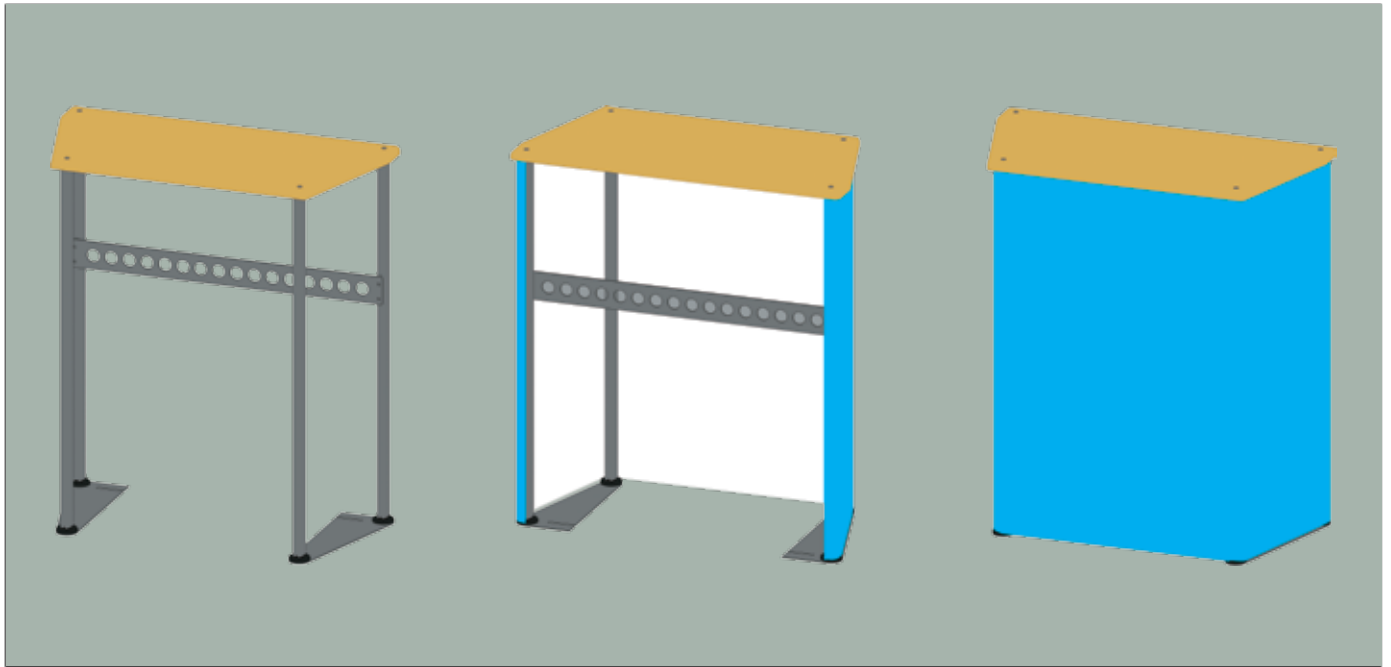

Twist Counter Wrap Graphic Template

Hidden Area ■ Bleed Area ■ Visible Graphic Area ■ Front Visible Area ■

WARNING: Bleed Area is 3mm (12mm at Full Size)