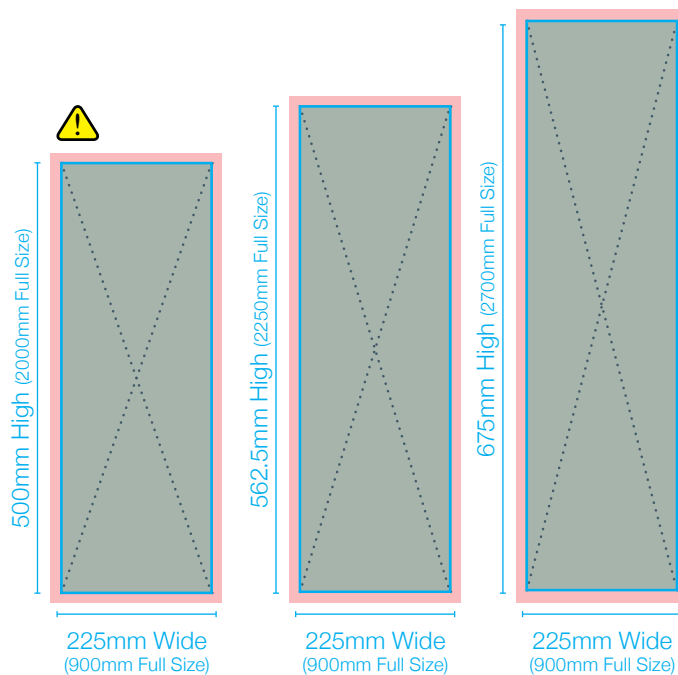

Bleed Area ■ Visible Graphic Area ■ Unprinted Cut Lines □

## 800 Wide Graphic Sizes

## 900 Wide Graphic Sizes

## 1000 Wide Graphic Sizes

**WARNING:** Bleed Area is 3mm (12mm at Full Size)