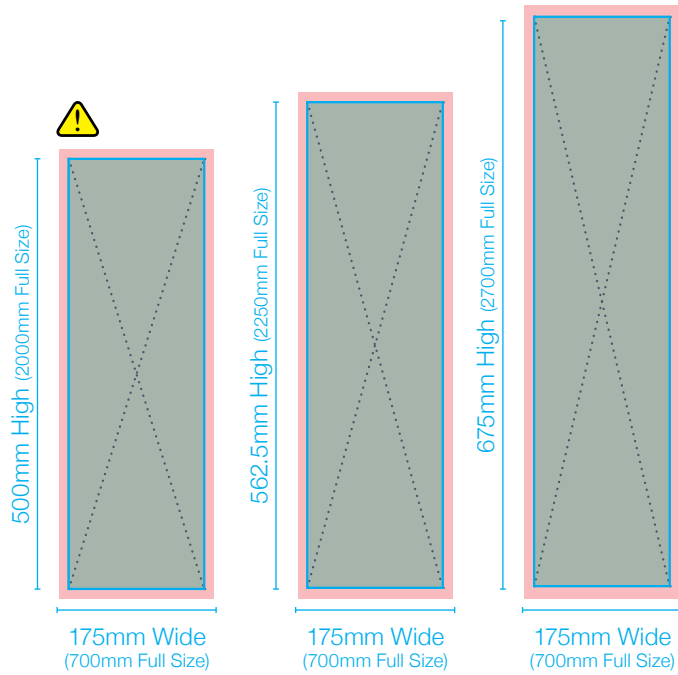

Bleed Area ■ Visible Graphic Area ■ Unprinted Cut Lines □

## 800 Wide Graphic Sizes

## 900 Wide Graphic Sizes

## 1000 Wide Graphic Sizes

**WARNING:** Bleed Area is 3mm (12mm at Full Size)