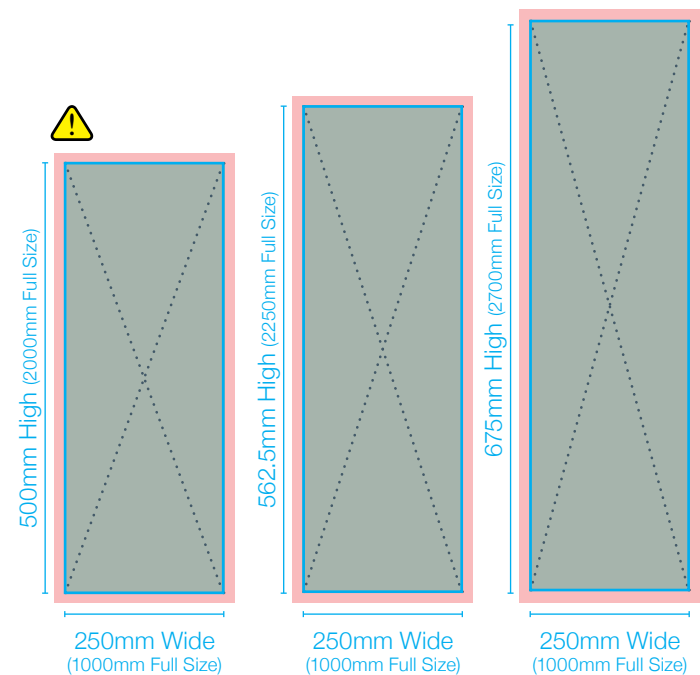

## 700 Wide Graphic Sizes

## 800 Wide Graphic Sizes

## 900 Wide Graphic Sizes

## 1000 Wide Graphic Sizes

**WARNING:** Bleed Area is 3mm (12mm at Full Size)