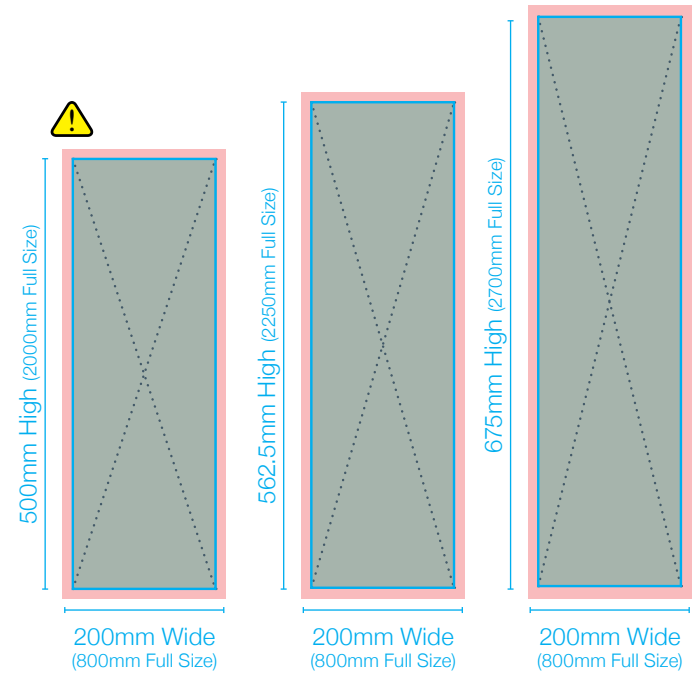

Bleed Area ■ Visible Graphic Area ■ Unprinted Cut Lines □

## 700 Wide Graphic Sizes

## 800 Wide Graphic Sizes

## 1000 Wide Graphic Sizes

**WARNING:** Bleed Area is 3mm (12mm at Full Size)